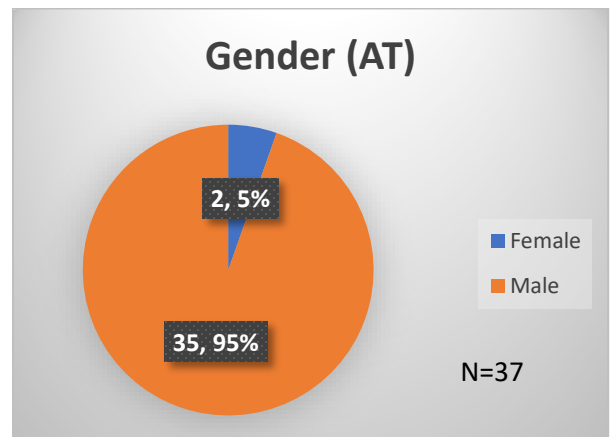

## Demographics for JTDC Population

### Friday Morning Midnight Count

Total # of probation Involved youth<sup>1</sup>: 1,219

<sup>1</sup> Probation Active: Any youth who is pending sentencing with an active social history, has been formally placed on probation or supervision with Cook County Juvenile Probation on the date of the report.