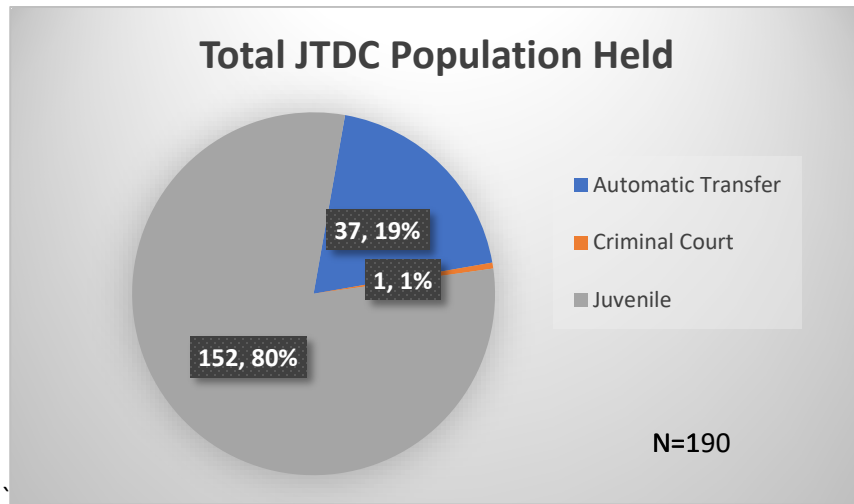

## Demographics for JTDC Population

### Friday Morning Midnight Count

Total # of probation Involved youth<sup>1</sup>: 1,219

<sup>1</sup> Probation Active: Any youth who is pending sentencing with an active social history, has been formally placed on probation or supervision with Cook County Juvenile Probation on the date of the report.