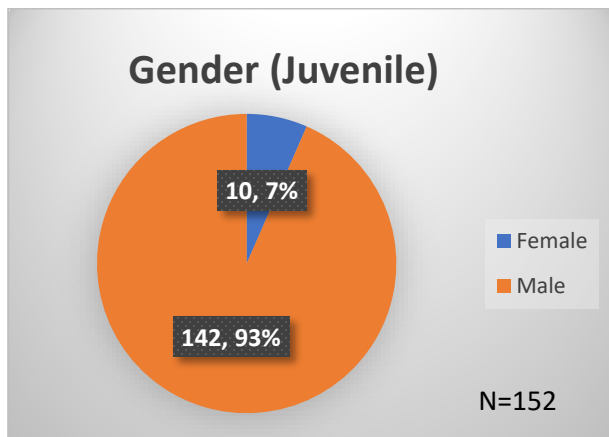

### Friday Morning Midnight Count

Total # of probation Involved youth<sup>1</sup>: 1,219

<sup>1</sup> Probation Active: Any youth who is pending sentencing with an active social history, has been formally placed on probation or supervision with Cook County Juvenile Probation on the date of the report.