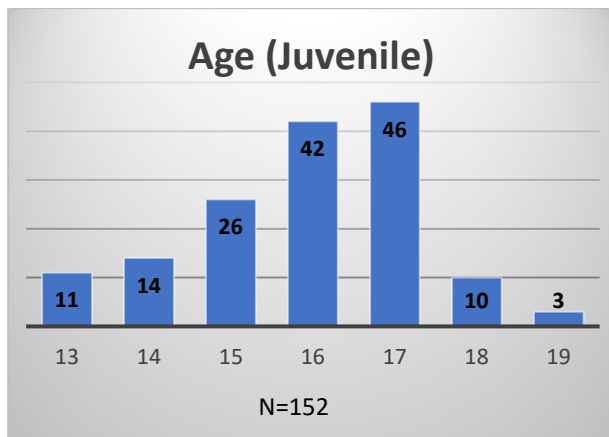

## Demographics for JTDC Population

### Friday Morning Midnight Count

Total # of probation Involved youth<sup>1</sup>: 1,219

<sup>1</sup> Probation Active: Any youth who is pending sentencing with an active social history, has been formally placed on probation or supervision with Cook County Juvenile Probation on the date of the report.